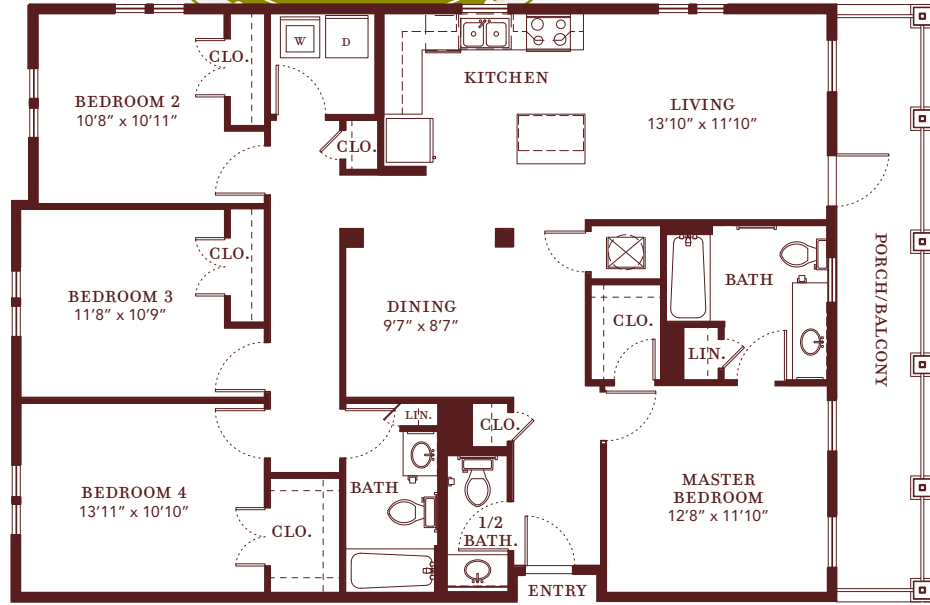

Floor plans are artist renderings and may vary in precise detail and dimension from our individual constructed homes. Square footage calculations are approximate.

the Jumonville
4 BEDROOMS | 2.5 BATH
1,534 SQ.FT.

fall in love with this home's
KITCHEN WITH ISLAND
GARDEN TUB IN MASTER BATH
LINEN CLOSETS
LAUNDRY ROOM
FORMAL DINING ROOM

the Hamburg
4 BEDROOM | 2.5 BATHROOM
1,504 SQ.FT.

fall in love with this home's
KITCHEN WITH ISLAND
GARDEN TUB IN MASTER BATH
LINEN CLOSETS
LAUNDRY ROOM
FORMAL DINING ROOM