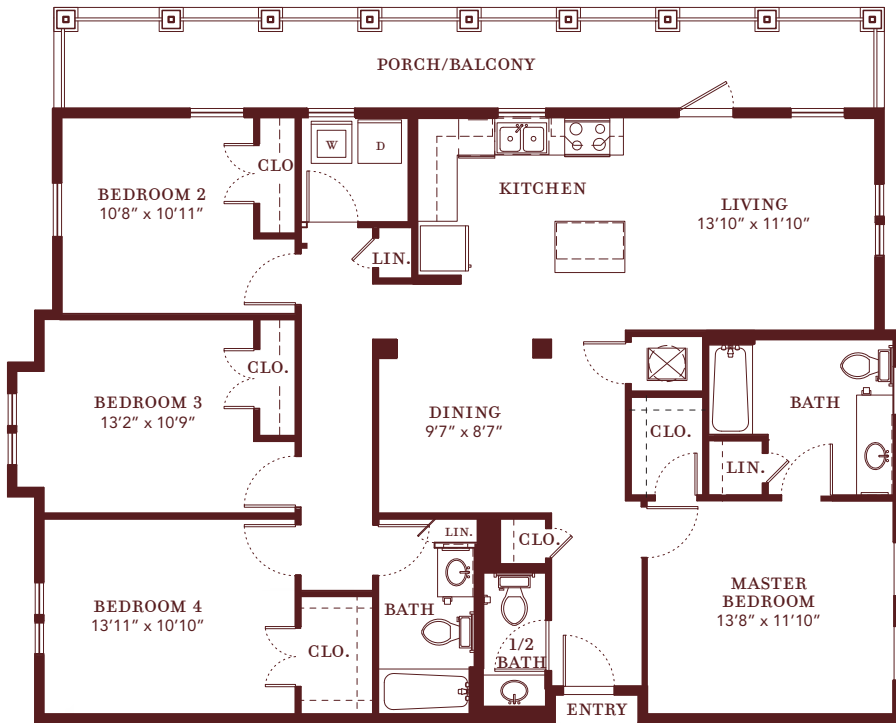

Floor plans are artist renderings and may vary in precise detail and dimension from our individual constructed homes. Square footage calculations are approximate.

the Jumonville
4 BEDROOMS | 2.5 BATH
1,534 SQ.FT.

fall in love with this home's
KITCHEN WITH ISLAND
GARDEN TUB IN MASTER BATH
LINEN CLOSETS
LAUNDRY ROOM
FORMAL DINING ROOM

the Hamburg
4 BEDROOM | 2.5 BATHROOM
1,504 SQ.FT.

fall in love with this home's
KITCHEN WITH ISLAND
GARDEN TUB IN MASTER BATH
LINEN CLOSETS
LAUNDRY ROOM
FORMAL DINING ROOM