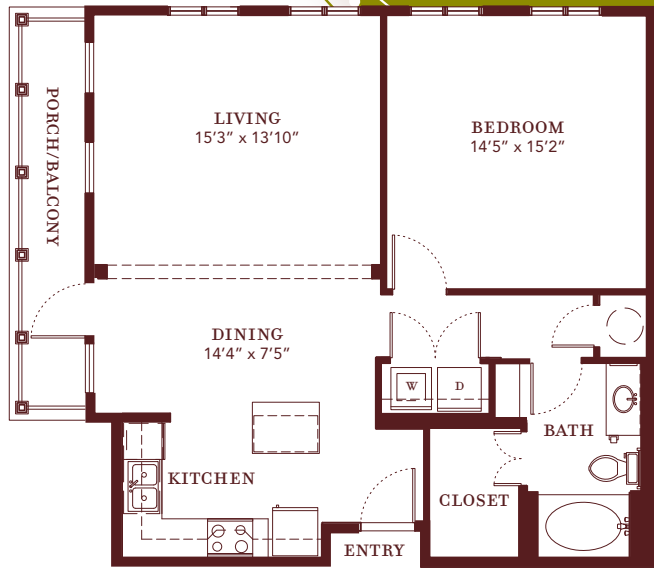

Floor plans are artist renderings and may vary in precise detail and dimension from our individual constructed homes.

*the Sere*

1 BEDROOM | 1 BATHROOM  
855 SQ. FT.

*fall in love with this home's*  
KITCHEN WITH ISLAND  
GARDEN TUB IN BATH  
GENEROUS BEDROOM SIZE

*the Gibson*

1 BEDROOM | 1 BATHROOM  
711 SQ. FT.

*fall in love with this home's*  
KITCHEN WITH ISLAND  
GARDEN TUB IN BATH

*the root of living well*

1400 MILTON STREET | NEW ORLEANS, LA 70122  
504-284-GROW(4769) | FAX 504-282-2324  
WWW.COLUMBIAPARC.COM