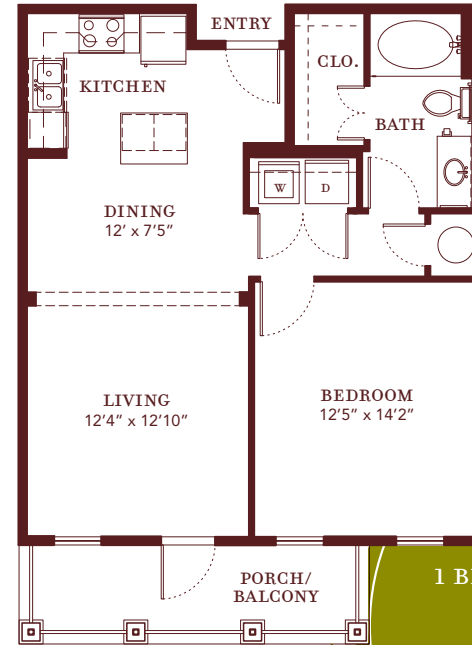

Floor plans are artist renderings and may vary in precise detail and dimension from our individual constructed homes.

*the Sere*

1 BEDROOM | 1 BATHROOM  
855 SQ. FT.

*fall in love with this home's*  
KITCHEN WITH ISLAND  
GARDEN TUB IN BATH  
GENEROUS BEDROOM SIZE

*the Gibson*

1 BEDROOM | 1 BATHROOM  
711 SQ. FT.

*fall in love with this home's*  
KITCHEN WITH ISLAND  
GARDEN TUB IN BATH

*the root of living well*

1400 MILTON STREET | NEW ORLEANS, LA 70122  
504-284-GROW(4769) | FAX 504-282-2324  
WWW.COLUMBIAPARC.COM